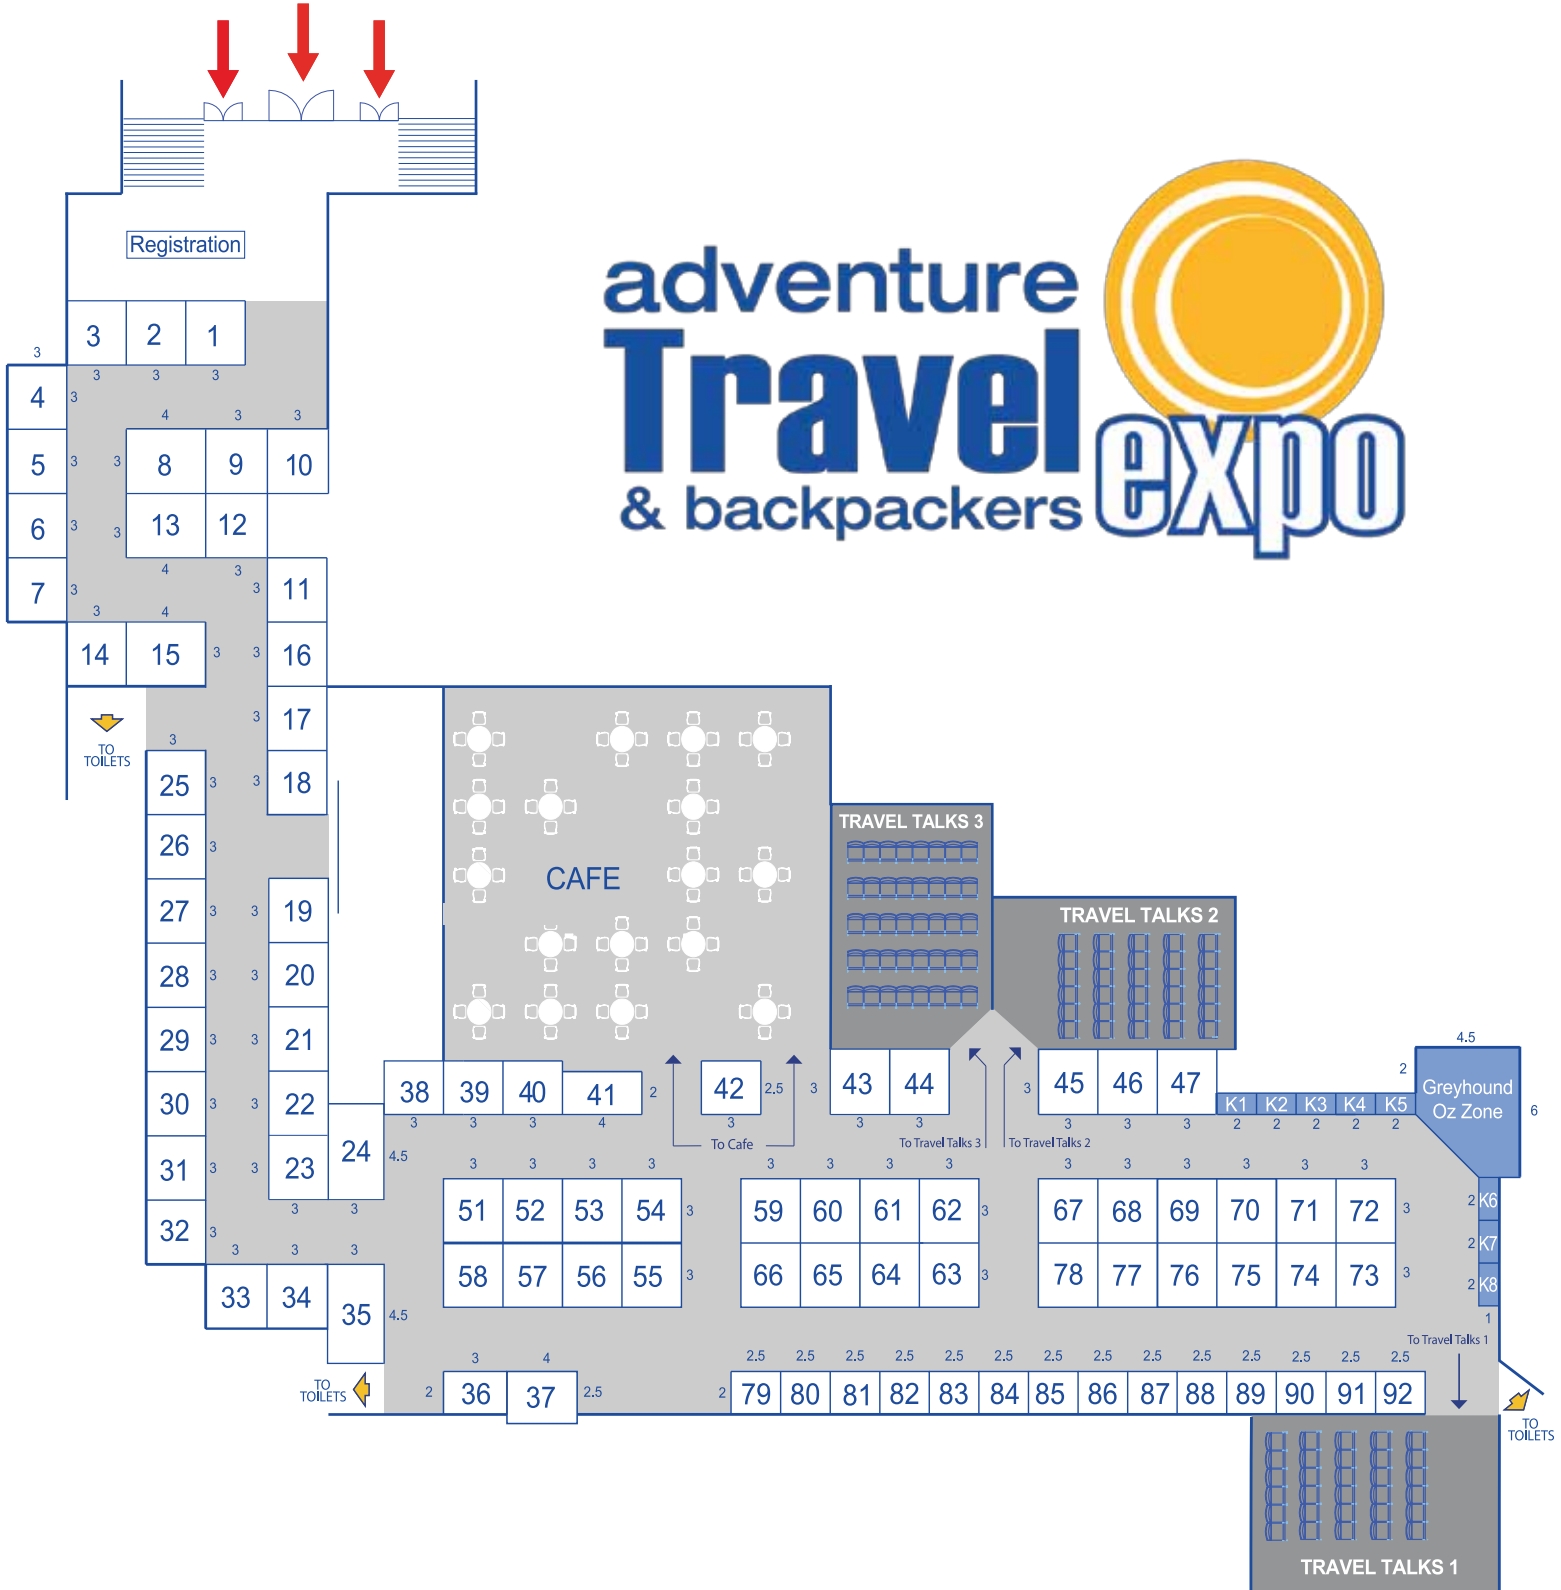

ENTRY/EXIT

Note: New Entrance/Exit door for 2011. Now on the Museum side of the Venue

* Not to scale. Subject to modification