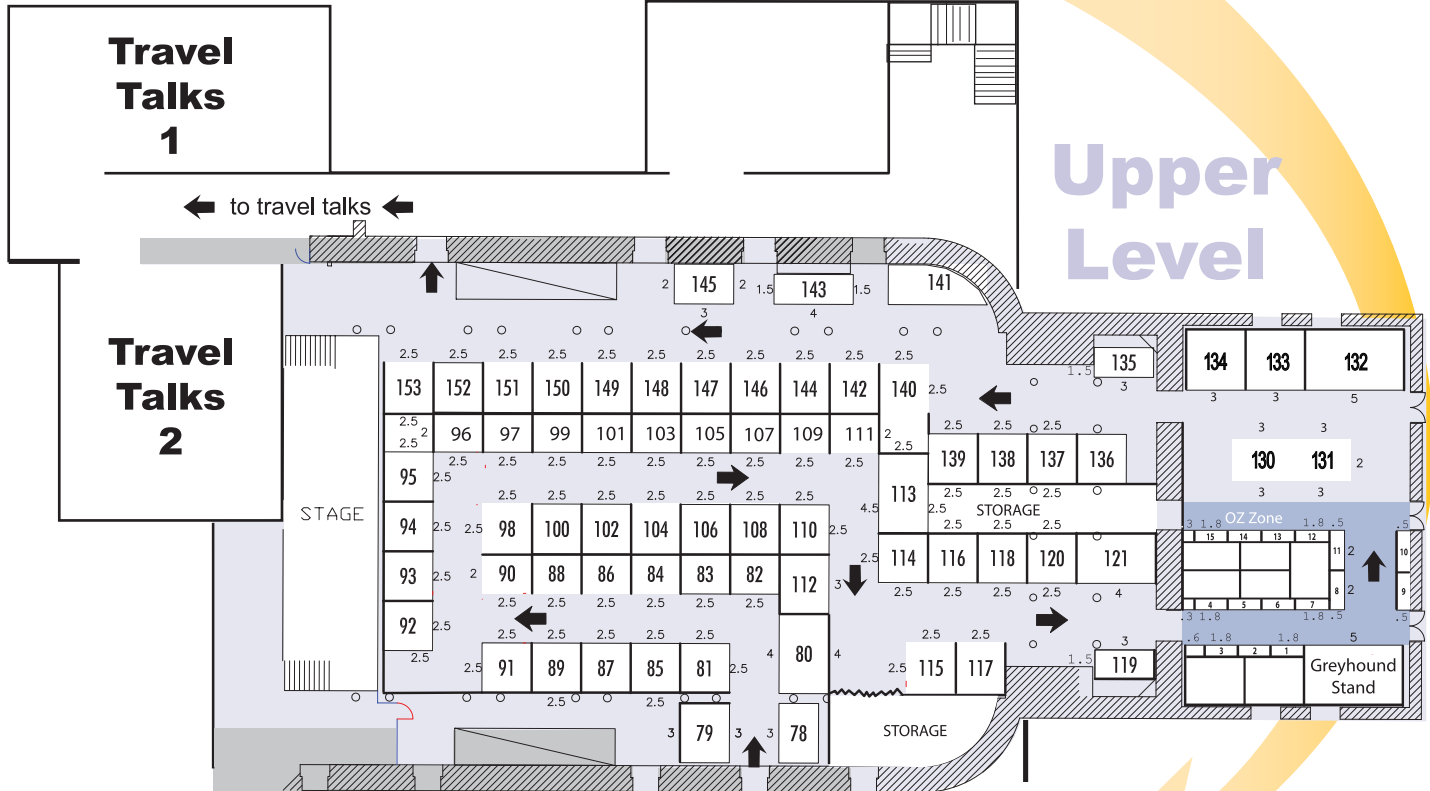

Sydney Town Hall 6-7 November 2010

adventure
Travel
& backpackers

Lower
Level

STAIRS TO & FROM
UPPER LEVEL
EXHIBITORS

Upper
Level

STAIRS FROM &
TO LOWER LEVEL
EXHIBITORS

*Not to scale
Subject to modification