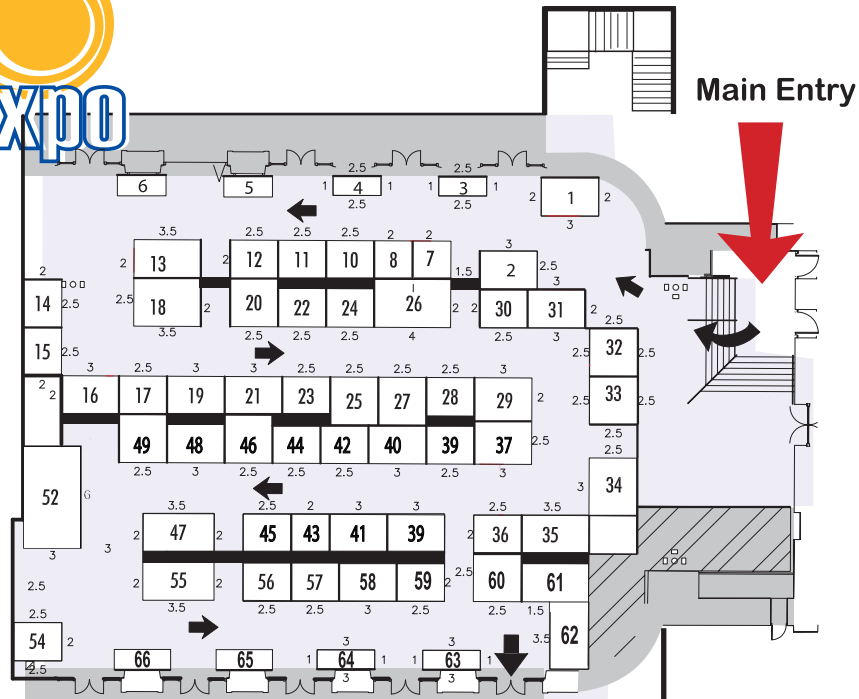

Sydney Town Hall 6-7 November 2010

adventure
Travel
& backpackers

Lower
Level

STAIRS TO & FROM
UPPER LEVEL
EXHIBITORS

Upper
Level

STAIRS FROM &
TO LOWER LEVEL
EXHIBITORS

*Not to scale
Subject to modification